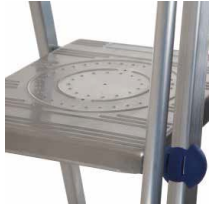

705 SERIES WORKSTATION STEPLADDER

**150kg**  
**LOAD CAPACITY**  
 (Load includes user,  
 Tool, Materials etc)

High support rail

Large steel non-slip platform for added strength

Twin safety handrails

Strong slip-resistant extra deep treads for comfort and security

Integral work tray holds up to 12kg for taking fewer trips up the ladder.

Lowered hinge gives more compact footprint enabling users to get closer to their work

Product code	No. of Treads	Platform Height (m)	Safe Working Height* (m)	Open Height (m)	Closed Height (m)	Product Weight
7050318	3	0.57	2.32	1.23	1.32	4.97kg
7050418	4	0.8	2.55	1.45	1.56	5.77kg
7050518	5	1.02	2.77	1.68	1.80	6.77kg
7050618	6	1.24	2.99	1.90	2.04	8.27kg
7050718	7	1.47	3.22	2.12	2.28	9.27kg